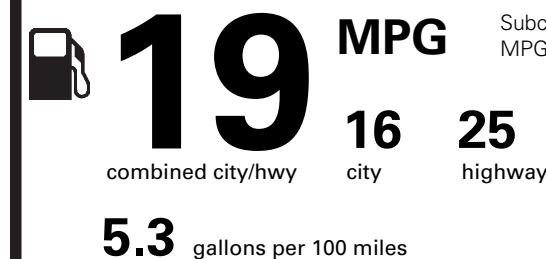

NO CHARGE
2,000.00
NO CHARGE
1,000.00
1,595.00
895.00
995.00
NO CHARGE

PRICE INFORMATION

BASE PRICE	\$39,880.00
TOTAL OPTIONS/OTHER	8,685.00
TOTAL VEHICLE & OPTIONS/OTHER	48,565.00
DESTINATION & DELIVERY	1,195.00

EPA DOT Fuel Economy and Environment

Gasoline Vehicle

Fuel Economy

Subcompact Cars range from 14 to 108 MPG. The best vehicle rates 136 MPGe.

You spend
\$3,250

more in fuel costs over 5 years compared to the average new vehicle.