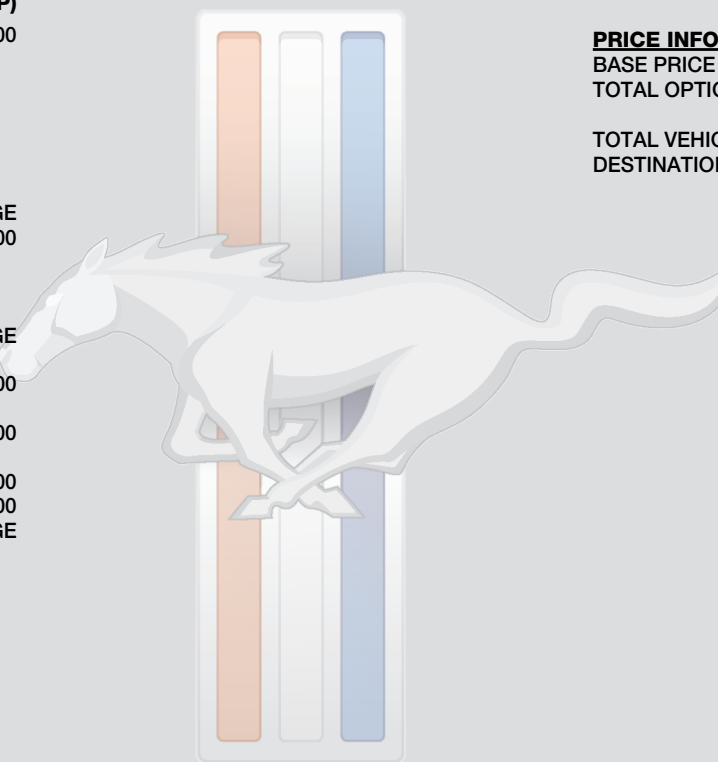

SAFETY/SECURITY

- ADVANCETRAC ESC
- AIRBAG-DRIVER/PASS KNEE
- AIRBAGS - DUAL STAGE FRONT
- AIRBAGS - FRONT SEAT MOUNTED SIDE IMPACT
- AIRBAGS - SIDE AIR CURTAIN
- INDIV TIRE PRESS MONIT SYS
- LATCH CHILD SAFETY SYSTEM
- PERIMETER ALARM
- SECURILOCK PASS ANTI THEFT
- SOS POST CRASH ALERT SYS

WARRANTY

- 3YR/36000 BUMPER TO BUMPER
- 5YR/60,000 POWERTRAIN
- 5YR/60,000 ROADSIDE ASSIST

INCLUDED ON THIS VEHICLE

EQUIPMENT GROUP 401A

- •PREMIER TRIM W/CLR ACCENT GRP
- •PREM FLOOR MATS W/ACC STITCH
- •VOICE-ACT TOUCHSCREEN NAV SYS
- •BLIS W/CROSS-TRAFFIC ALERT

(MSRP)

2,200.00

OPTIONAL EQUIPMENT/OTHER

- P255/40R19 W-RATED TIRE NO CHARGE
- CALIFORNIA SPECIAL PACKAGE 2,000.00
- .19 MACH FACE HI-GLS BLK WHL
- .FLOOR MATS W/CAL SPECIAL LOGO
- .PEDESTAL REAR SPOILER
- SIDE STRIPE (MID BODY) NO CHARGE
- .SILVER SIDE STRIPE
- FORD SAFE & SMART PACKAGE 1,000.00
- .ADAPTIVE CRUISE CONTROL
- 10-SPEED AUTOMATIC TRANS 1,595.00
- .3.15 RATIO LIMITED SLIP AXLE
- ACTIVE VALVE PERFORMANCE EXH 895.00
- AM/FM SINGLE CD AND HD RADIO 995.00
- 50 STATE EMISSIONS NO CHARGE
- B&O SOUND SYSTEM,12 SPKR

NO CHARGE
2,000.00
NO CHARGE
1,000.00
1,595.00
895.00
995.00
NO CHARGE

PRICE INFORMATION

BASE PRICE	$39,880.00
TOTAL OPTIONS/OTHER	8,685.00
TOTAL VEHICLE & OPTIONS/OTHER	48,565.00
DESTINATION & DELIVERY	1,195.00

EPA DOT Fuel Economy and Environment

Gasoline Vehicle